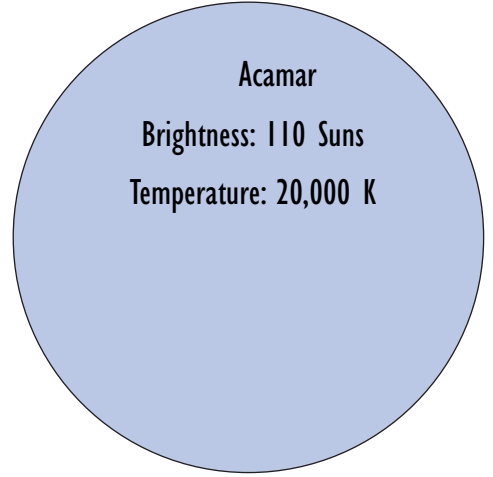

Brightness: 70 Suns

Temperature: 15,000 K

Arneb

Brightness: 10,000 Suns

Temperature: 7,300 K

Procyon

Brightness: 8 Suns

Temperature: 8,600 K

Kaffajidhma

Brightness: 25 Suns

Temperature: 14,000 K

Sirius

Brightness: 23 Suns

Temperature: 9,800 K

Castor

Brightness: 19 Suns

Temperature: 9,800 K

Hassaleh

Brightness: 3 Suns

Temperature: 8,300 K

APAC617

Brightness: 0.02 Suns

Temperature: 4,100 K

BDE10298