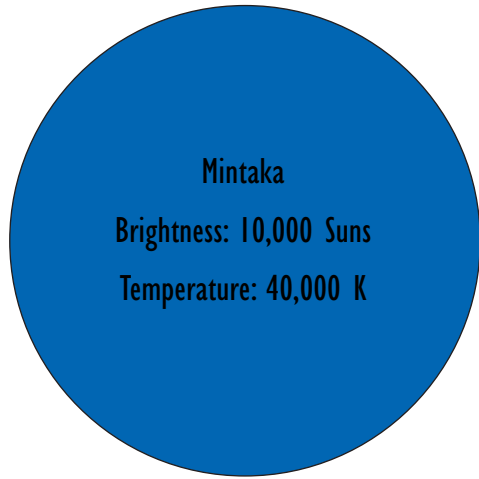

Brightness: 70 Suns

Temperature: 15,000 K

Arneb

Brightness: 10,000 Suns

Temperature: 7,300 K

Procyon

Brightness: 8 Suns

Temperature: 8,600 K

Kaffajidhma

Brightness: 25 Suns

Temperature: 14,000 K

Sirius

Brightness: 23 Suns

Temperature: 9,800 K

Castor

Brightness: 19 Suns

Temperature: 9,800 K

Hassaleh

Brightness: 3 Suns

Temperature: 8,300 K

APAC617

Brightness: 0.02 Suns

Temperature: 4,100 K

BDE10298