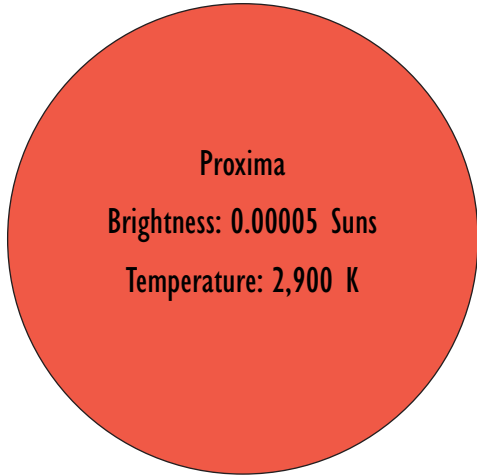

Brightness: 70 Suns

Temperature: 15,000 K

Arneb

Brightness: 10,000 Suns

Temperature: 7,300 K

Procyon

Brightness: 8 Suns

Temperature: 8,600 K

Kaffajidhma

Brightness: 25 Suns

Temperature: 14,000 K

Sirius

Brightness: 23 Suns

Temperature: 9,800 K

Castor

Brightness: 19 Suns

Temperature: 9,800 K

Hassaleh

Brightness: 3 Suns

Temperature: 8,300 K

APAC617

Brightness: 0.02 Suns

Temperature: 4,100 K

BDE10298

Brightness: 0.01 Suns

Temperature: 3,900 K

APAC424

Brightness: 0.01 Suns

Temperature: 3,900 K

Dc0032864

Brightness: 0.06 Suns

Temperature: 4,200 K