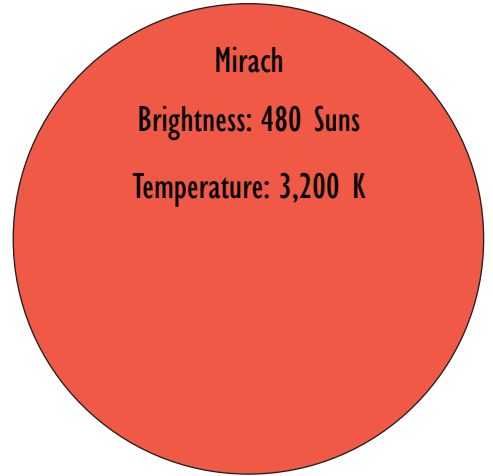

Brightness: 70 Suns

Temperature: 15,000 K

Arneb

Brightness: 10,000 Suns

Temperature: 7,300 K

Procyon

Brightness: 8 Suns

Temperature: 8,600 K

Kaffajidhma

Brightness: 25 Suns

Temperature: 14,000 K

Sirius

Brightness: 23 Suns

Temperature: 9,800 K

Castor

Brightness: 19 Suns

Temperature: 9,800 K

Hassaleh

Brightness: 3 Suns

Temperature: 8,300 K

APAC617

Brightness: 0.02 Suns

Temperature: 4,100 K

BDE10298