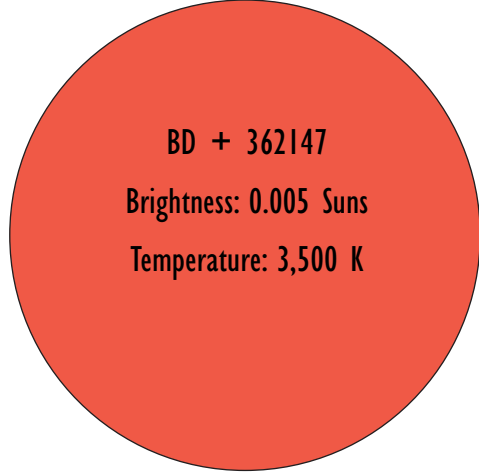

Brightness: 70 Suns

Temperature: 15,000 K

Arneb

Brightness: 10,000 Suns

Temperature: 7,300 K

Procyon

Brightness: 8 Suns

Temperature: 8,600 K

Kaffajidhma

Brightness: 25 Suns

Temperature: 14,000 K

Sirius

Brightness: 23 Suns

Temperature: 9,800 K

Castor

Brightness: 19 Suns

Temperature: 9,800 K

Hassaleh

Brightness: 3 Suns

Temperature: 8,300 K

APAC617

Brightness: 0.02 Suns

Temperature: 4,100 K

BDE10298