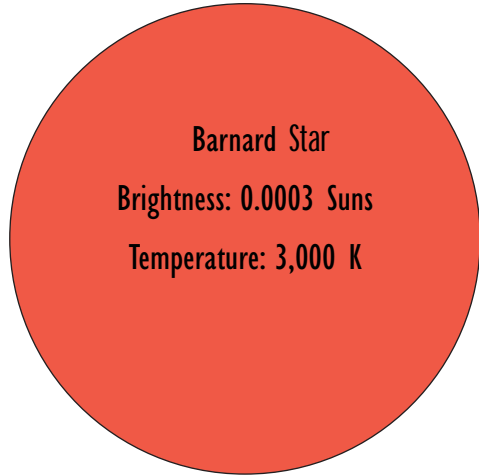

Brightness: 70 Suns

Temperature: 15,000 K

Arneb

Brightness: 10,000 Suns

Temperature: 7,300 K

Procyon

Brightness: 8 Suns

Temperature: 8,600 K

Kaffajidhma

Brightness: 25 Suns

Temperature: 14,000 K

Sirius

Brightness: 23 Suns

Temperature: 9,800 K

Castor

Brightness: 19 Suns

Temperature: 9,800 K

Hassaleh

Brightness: 3 Suns

Temperature: 8,300 K

APAC617

Brightness: 0.02 Suns

Temperature: 4,100 K

BDE10298