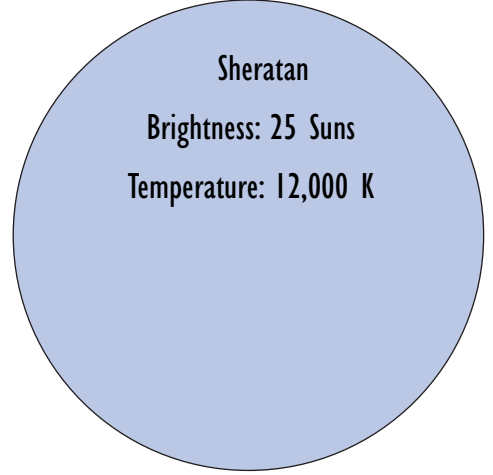

Brightness: 70 Suns

Temperature: 15,000 K

Arneb

Brightness: 10,000 Suns

Temperature: 7,300 K

Procyon

Brightness: 8 Suns

Temperature: 8,600 K

Kaffajidhma

Brightness: 25 Suns

Temperature: 14,000 K

Sirius

Brightness: 23 Suns

Temperature: 9,800 K

Castor

Brightness: 19 Suns

Temperature: 9,800 K

Hassaleh

Brightness: 3 Suns

Temperature: 8,300 K

APAC617

Brightness: 0.02 Suns

Temperature: 4,100 K

BDE10298