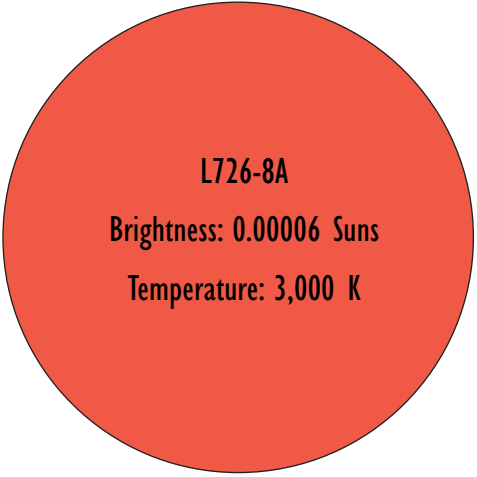

Brightness: 70 Suns

Temperature: 15,000 K

Arneb

Brightness: 10,000 Suns

Temperature: 7,300 K

Procyon

Brightness: 8 Suns

Temperature: 8,600 K

Kaffajidhma

Brightness: 25 Suns

Temperature: 14,000 K

Sirius

Brightness: 23 Suns

Temperature: 9,800 K

Castor

Brightness: 19 Suns

Temperature: 9,800 K

Hassaleh

Brightness: 3 Suns

Temperature: 8,300 K

APAC617

Brightness: 0.02 Suns

Temperature: 4,100 K

BDE10298