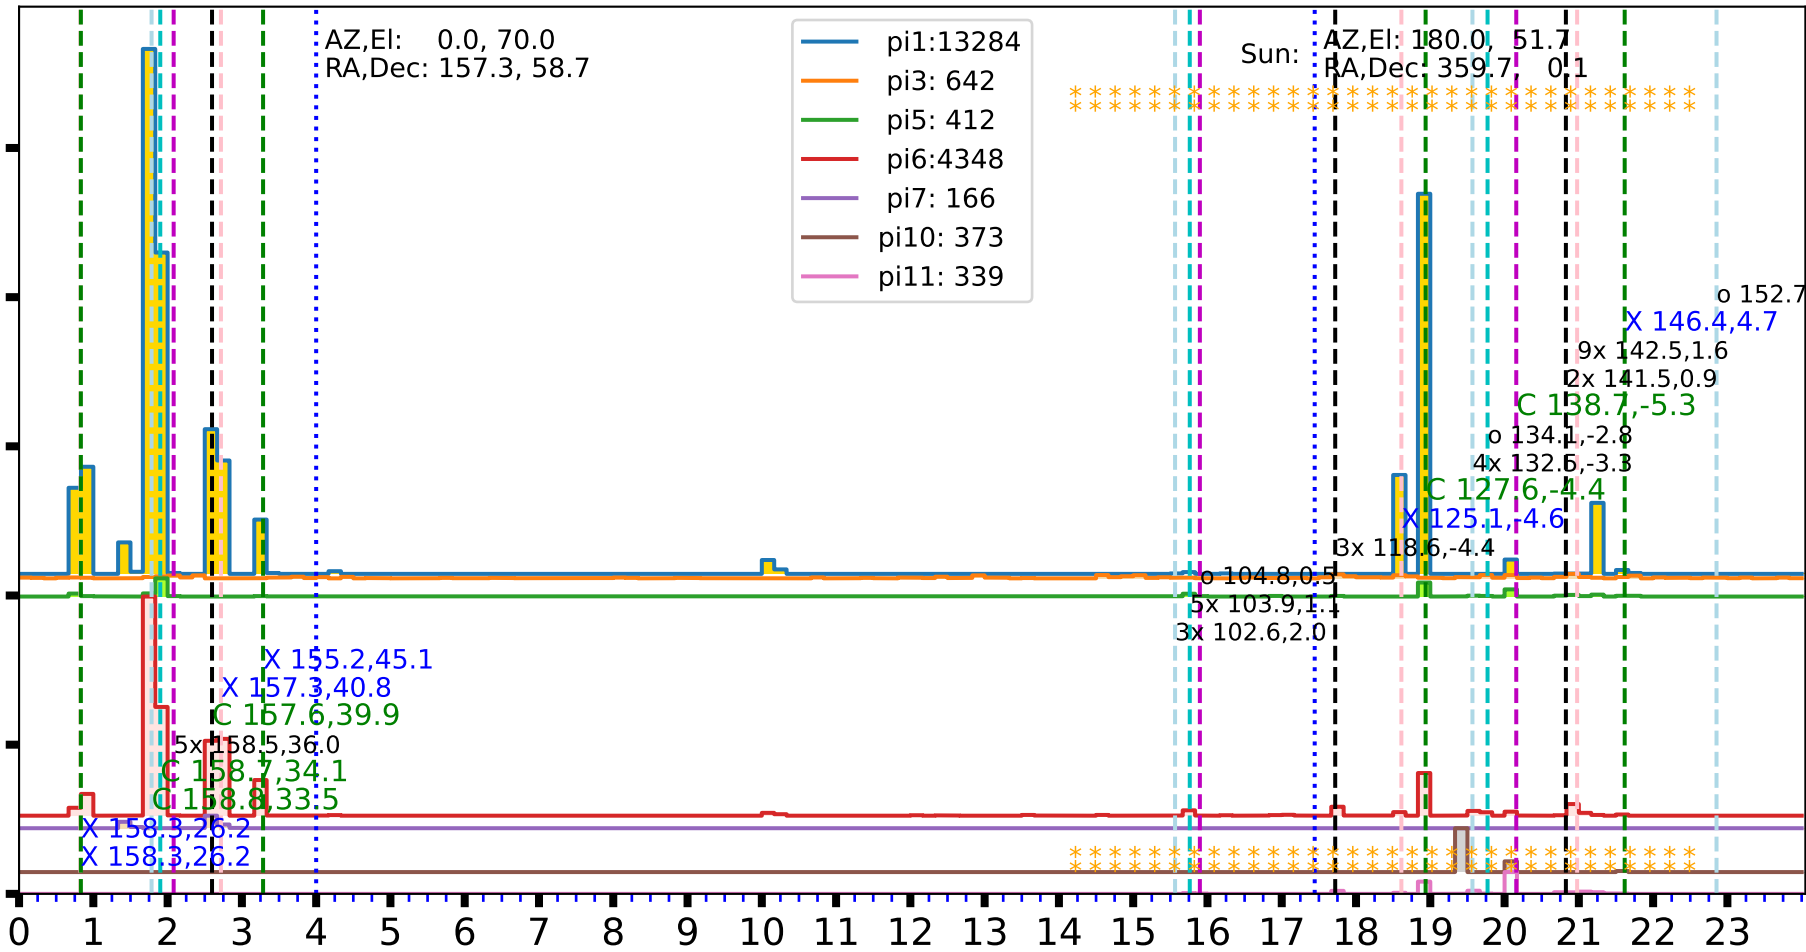

# 25Mar20 Event Rate for 7 Observations

Count of Events/10 Minutes

AZ,El: 0.0, 70.0  
RA,Dec: 157.3, 58.7

- pi1:13284
- pi3: 642
- pi5: 412
- pi6:4348
- pi7: 166
- pi10: 373
- pi11: 339

Sun: AZ,El: 180.0, 51.7  
RA,Dec: 359.7, 0.1

\*\*\*\*\*

\*\*\*\*\*

Time (UTC hours) (Distinct Event Count: 21)

o 152.7,12.2

X 146.4,4.7

9x 142.5,1.6

2x 141.5,0.9

C 138.7,-5.3

134.1,-2.8

4x 132.6,-3.3

C 127.6,-4.4

X 125.1,4.6

Bx 118.6,-4.4

o 104.8,0.5

5x 103.9,1.1

3x 102.6,2.0

X 155.2,45.1

X 157.3,40.8

C 157.6,39.9

5x 158.5,36.0

C 158.7,34.1

C 158.8,33.5

X 158.3,26.2

X 158.3,26.2