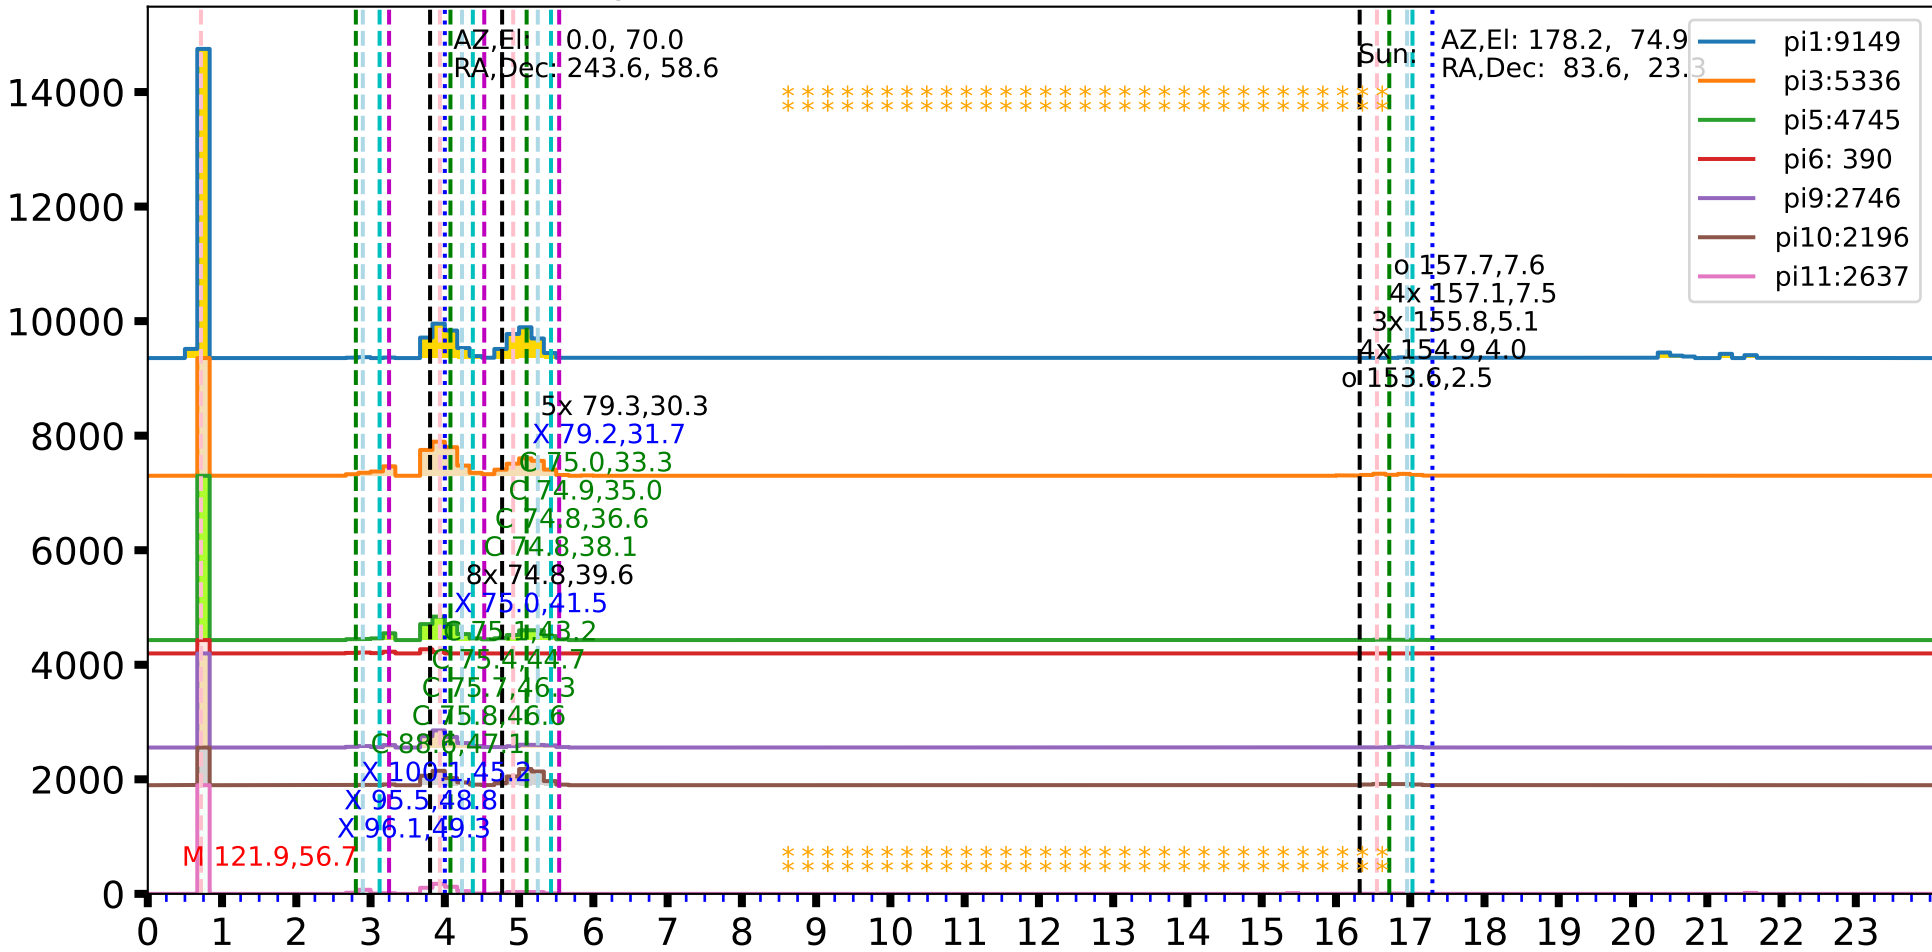

25Jun15 Event Rate for 7 Observations

Count of Events/10 Minutes

Time (UTC hours) (Distinct Event Count: 22)