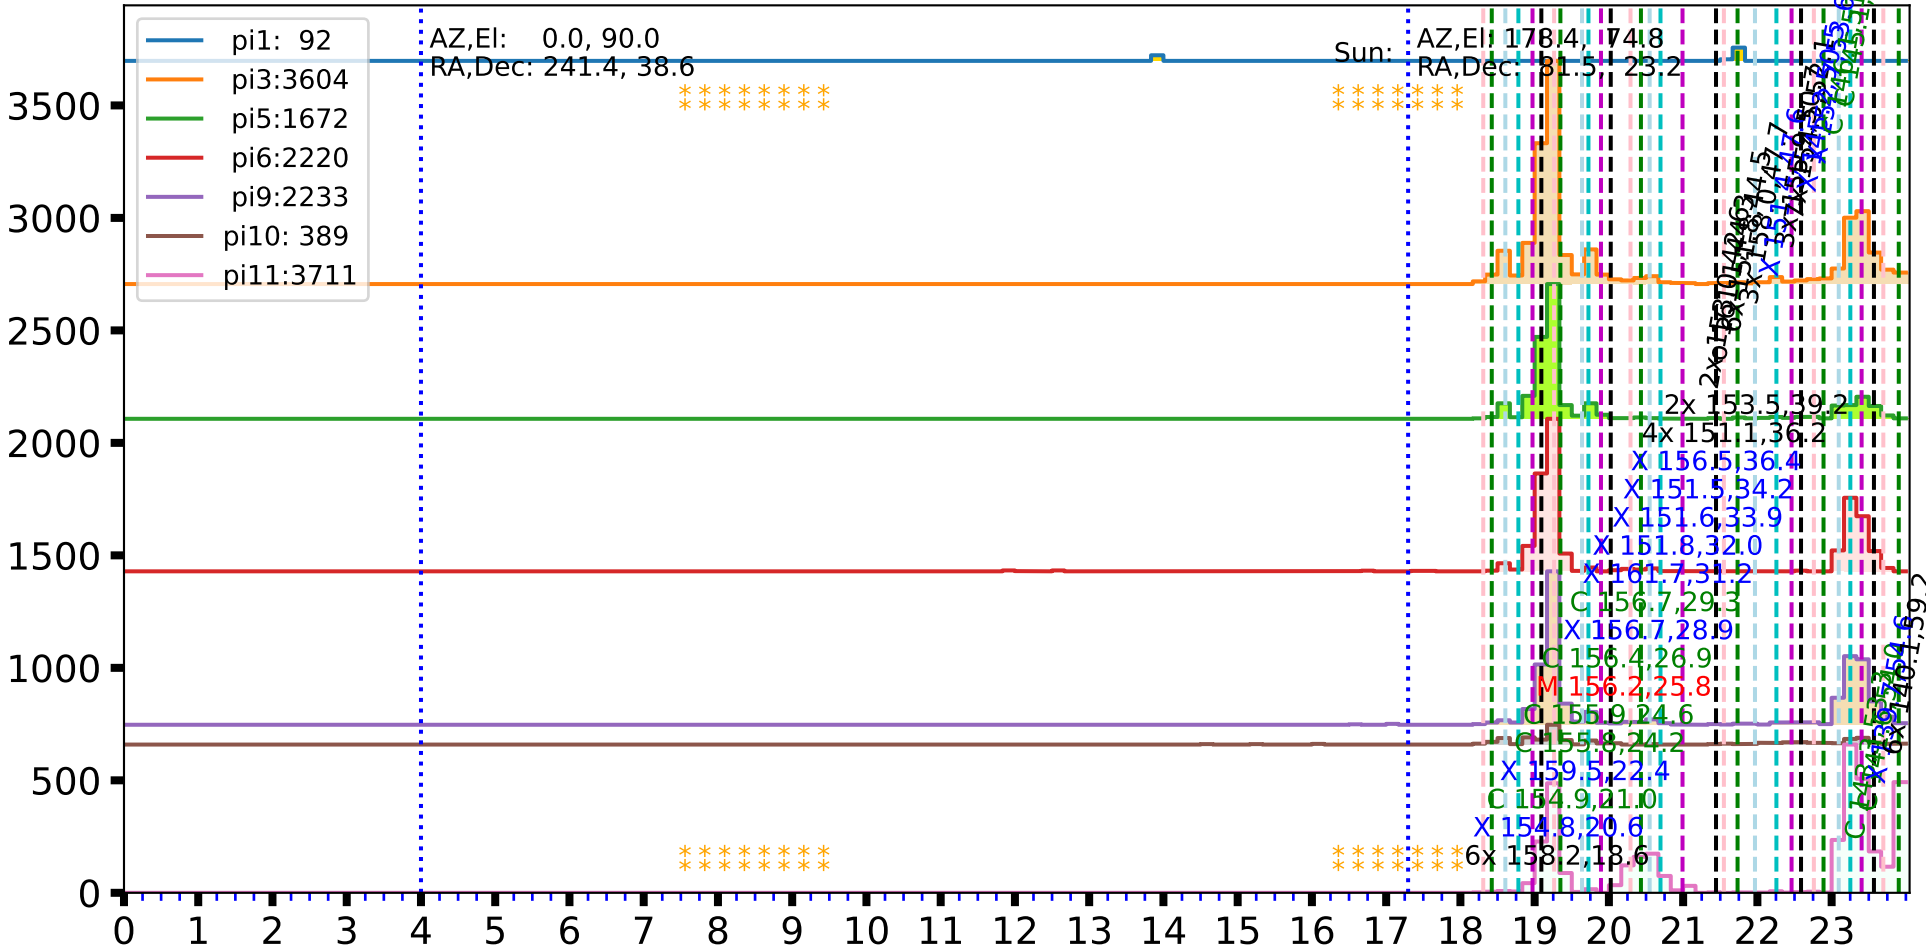

25Jun13 Event Rate for 7 Observations

Count of Events/10 Minutes

Time (UTC hours) (Distinct Event Count: 32)