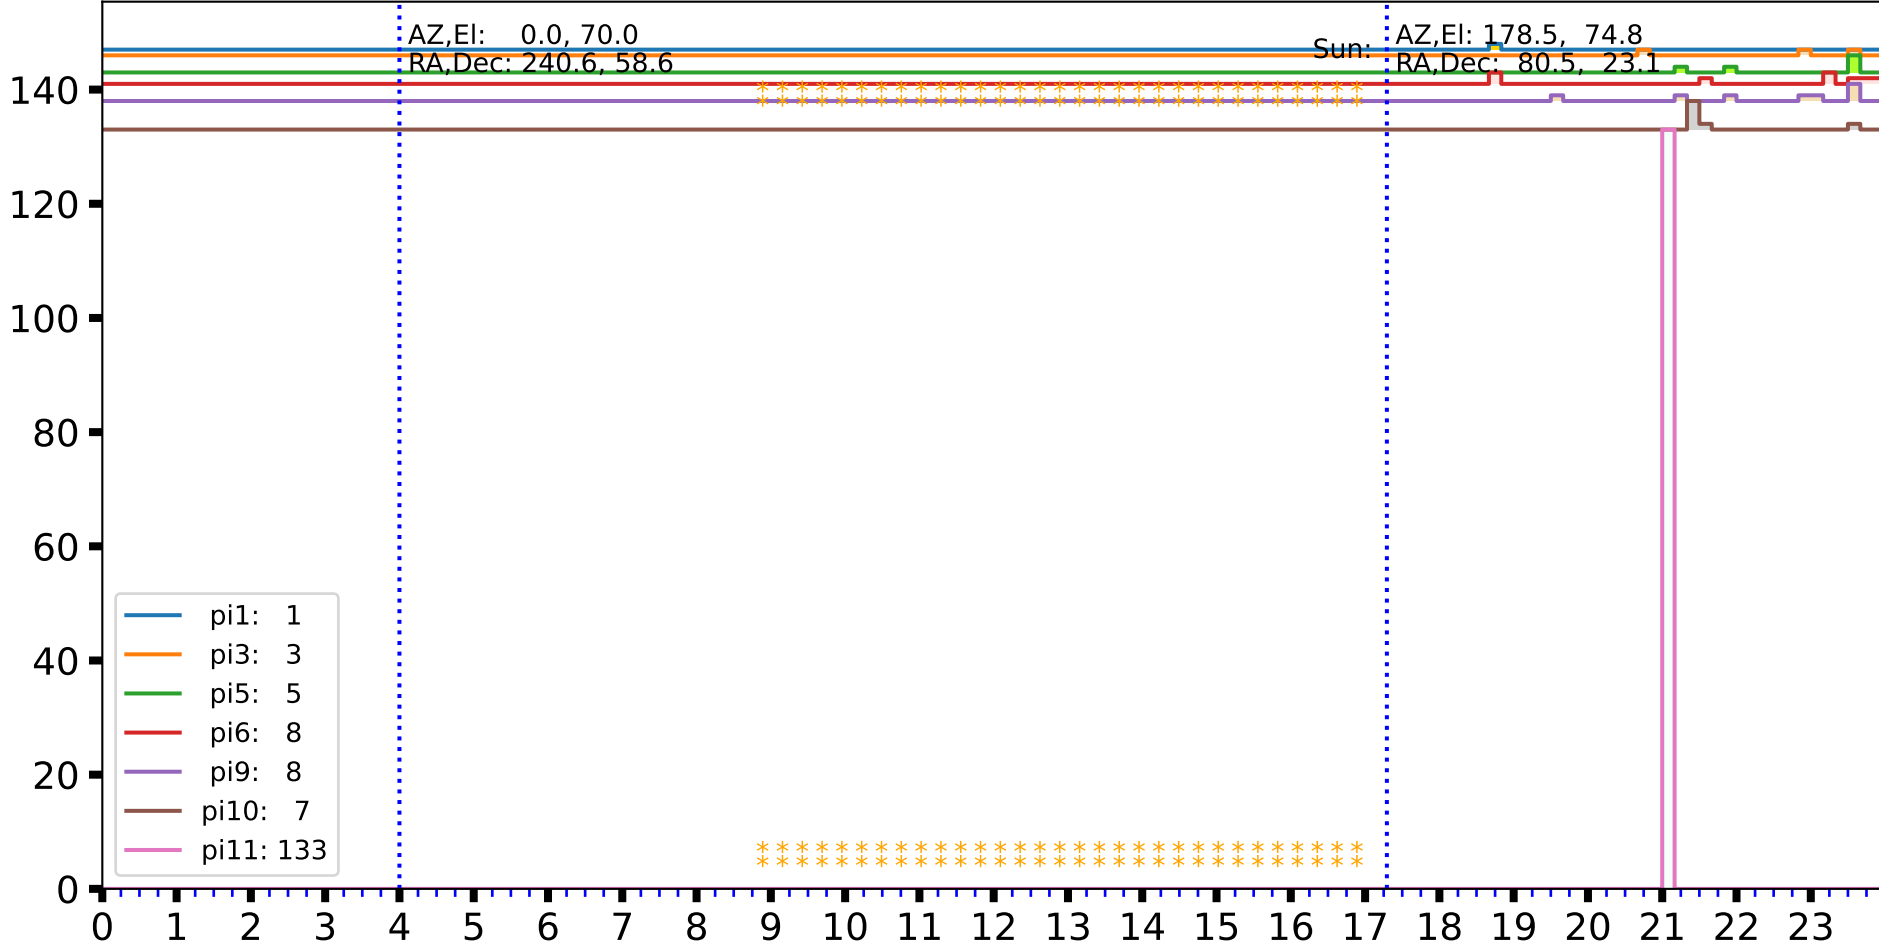

# 25Jun12 Event Rate for 7 Observations

Count of Events/10 Minutes

Time (UTC hours) (Distinct Event Count: 0)