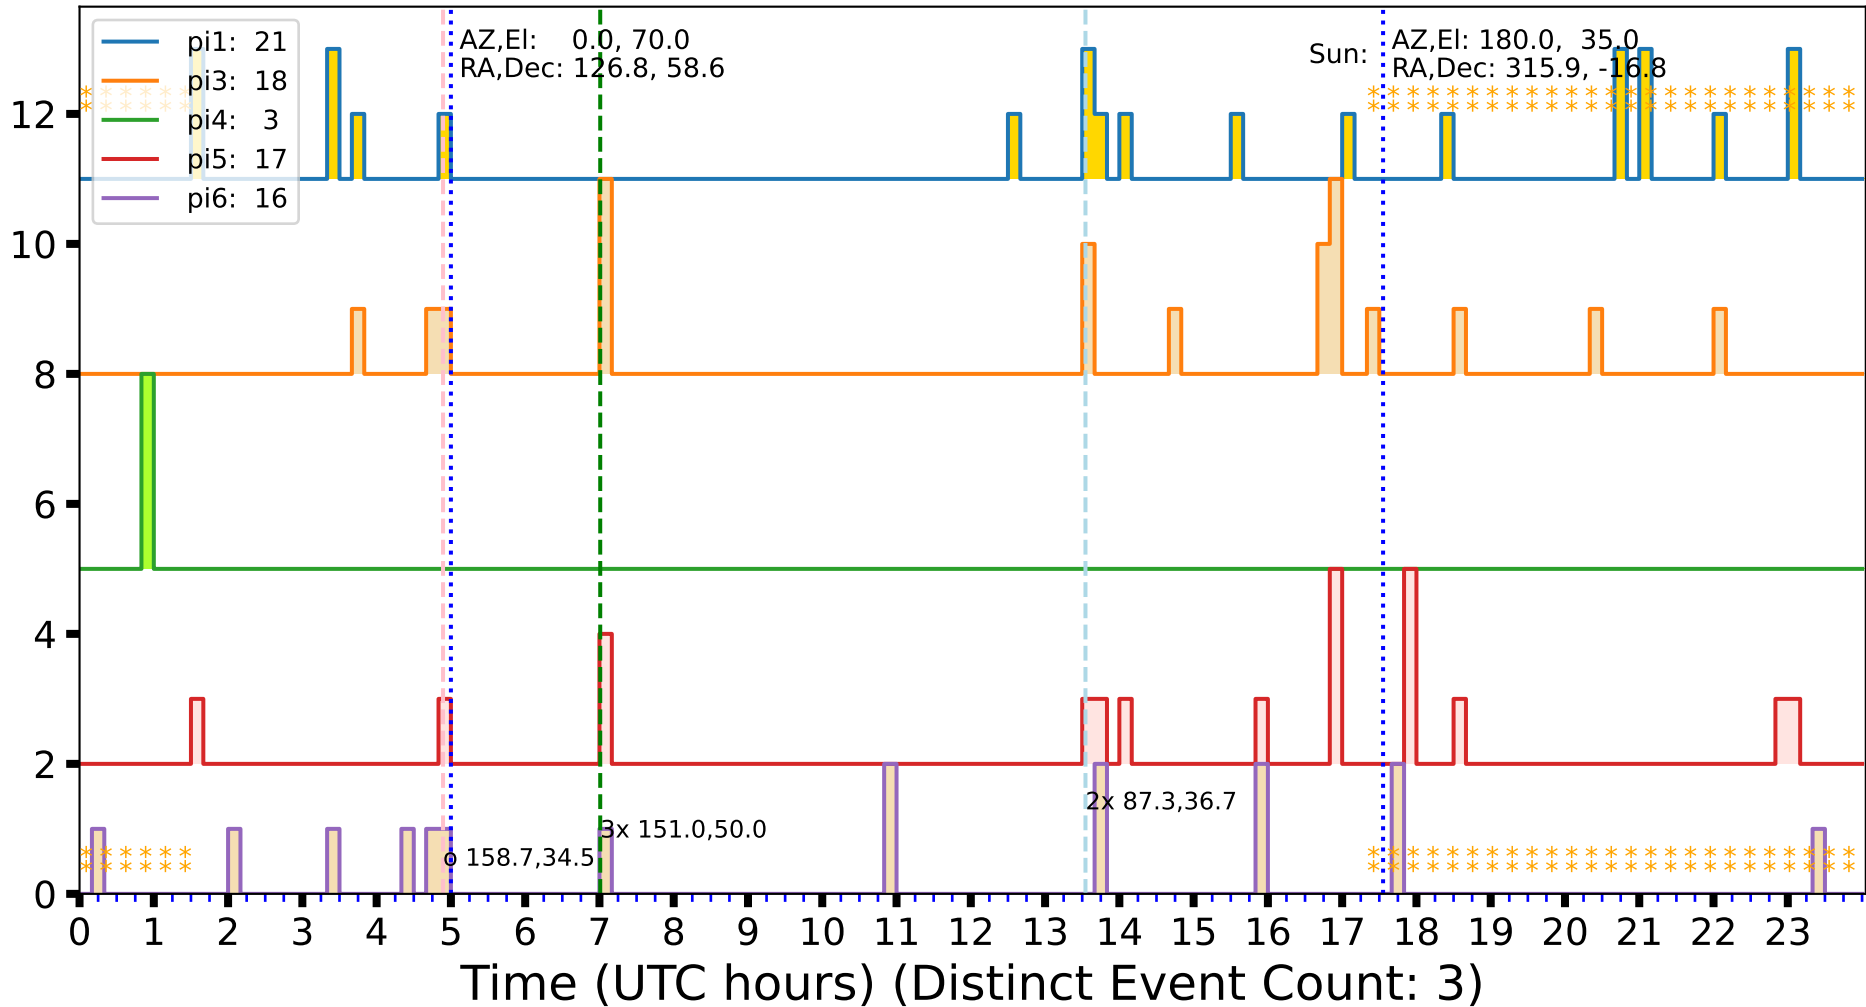

# 25Feb02 Event Rate for 5 Observations

Count of Events/10 Minutes

Time (UTC hours) (Distinct Event Count: 3)