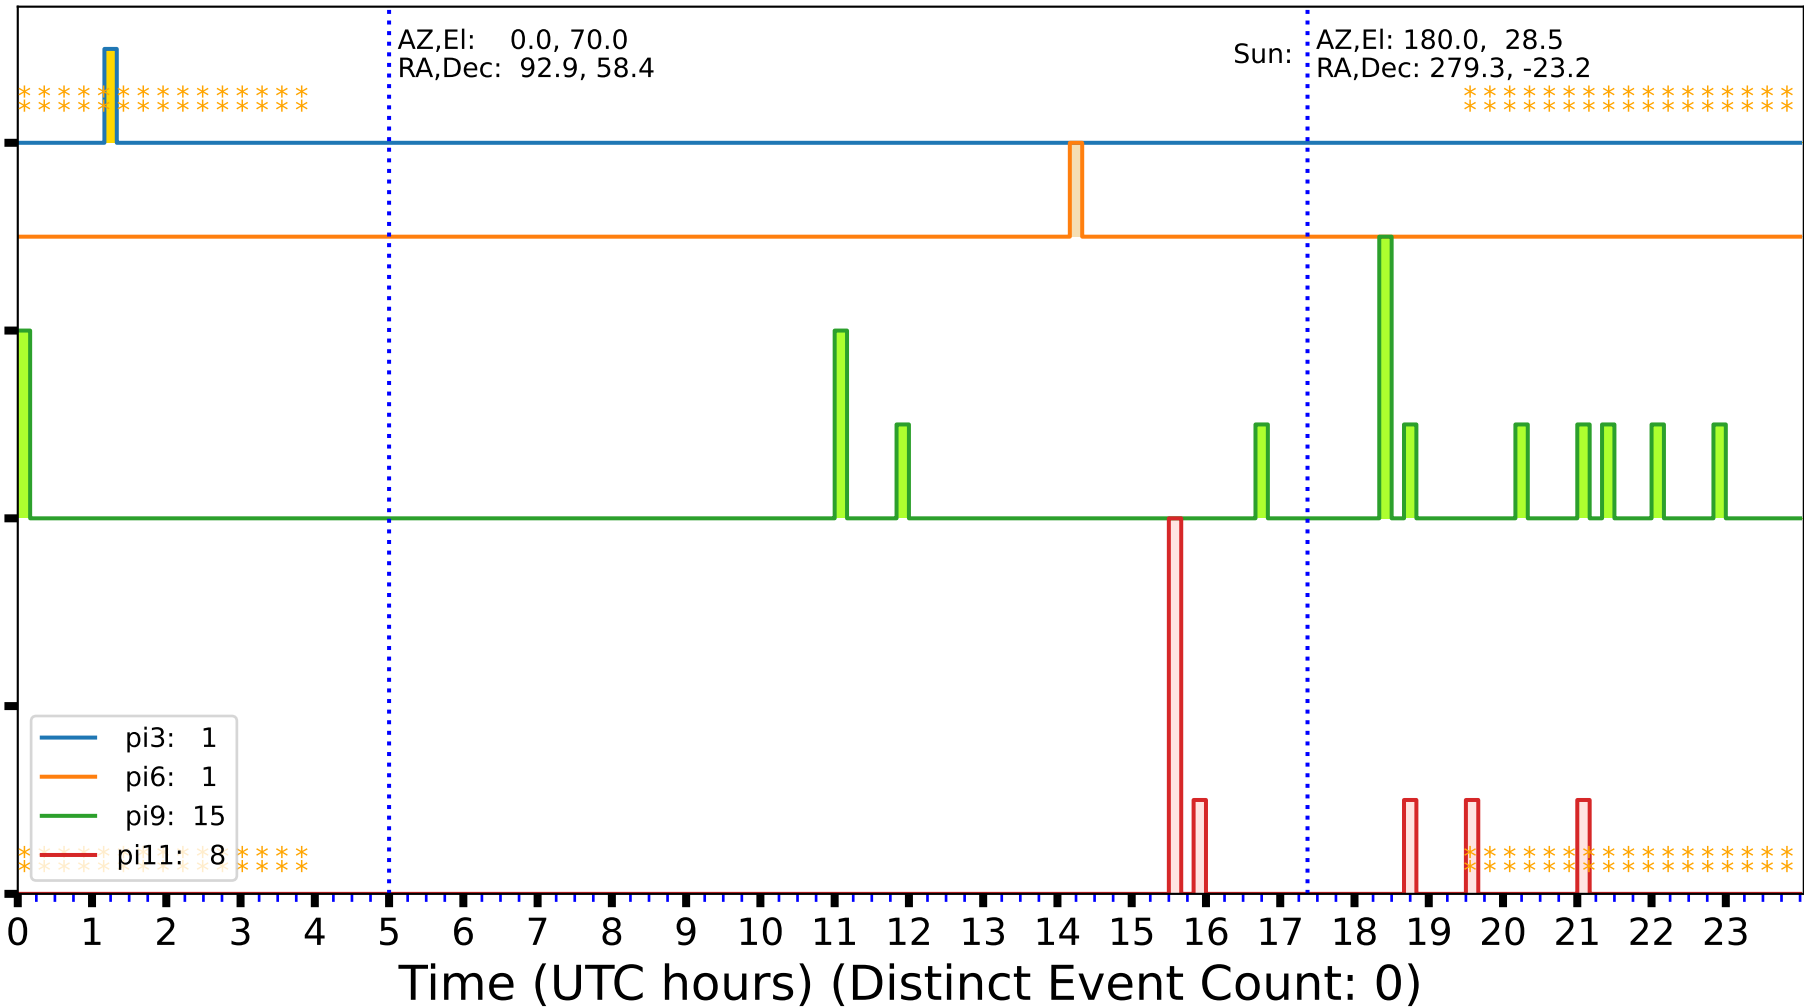

25Dec30 Event Rate for 4 Observations

AZ,El: 0.0, 70.0
RA,Dec: 92.9, 58.4

Sun: AZ,El: 180.0, 28.5
RA,Dec: 279.3, -23.2

Count of Events/10 Minutes

- pi3: 1
- pi6: 1
- pi9: 15
- pi11: 8

Time (UTC hours) (Distinct Event Count: 0)