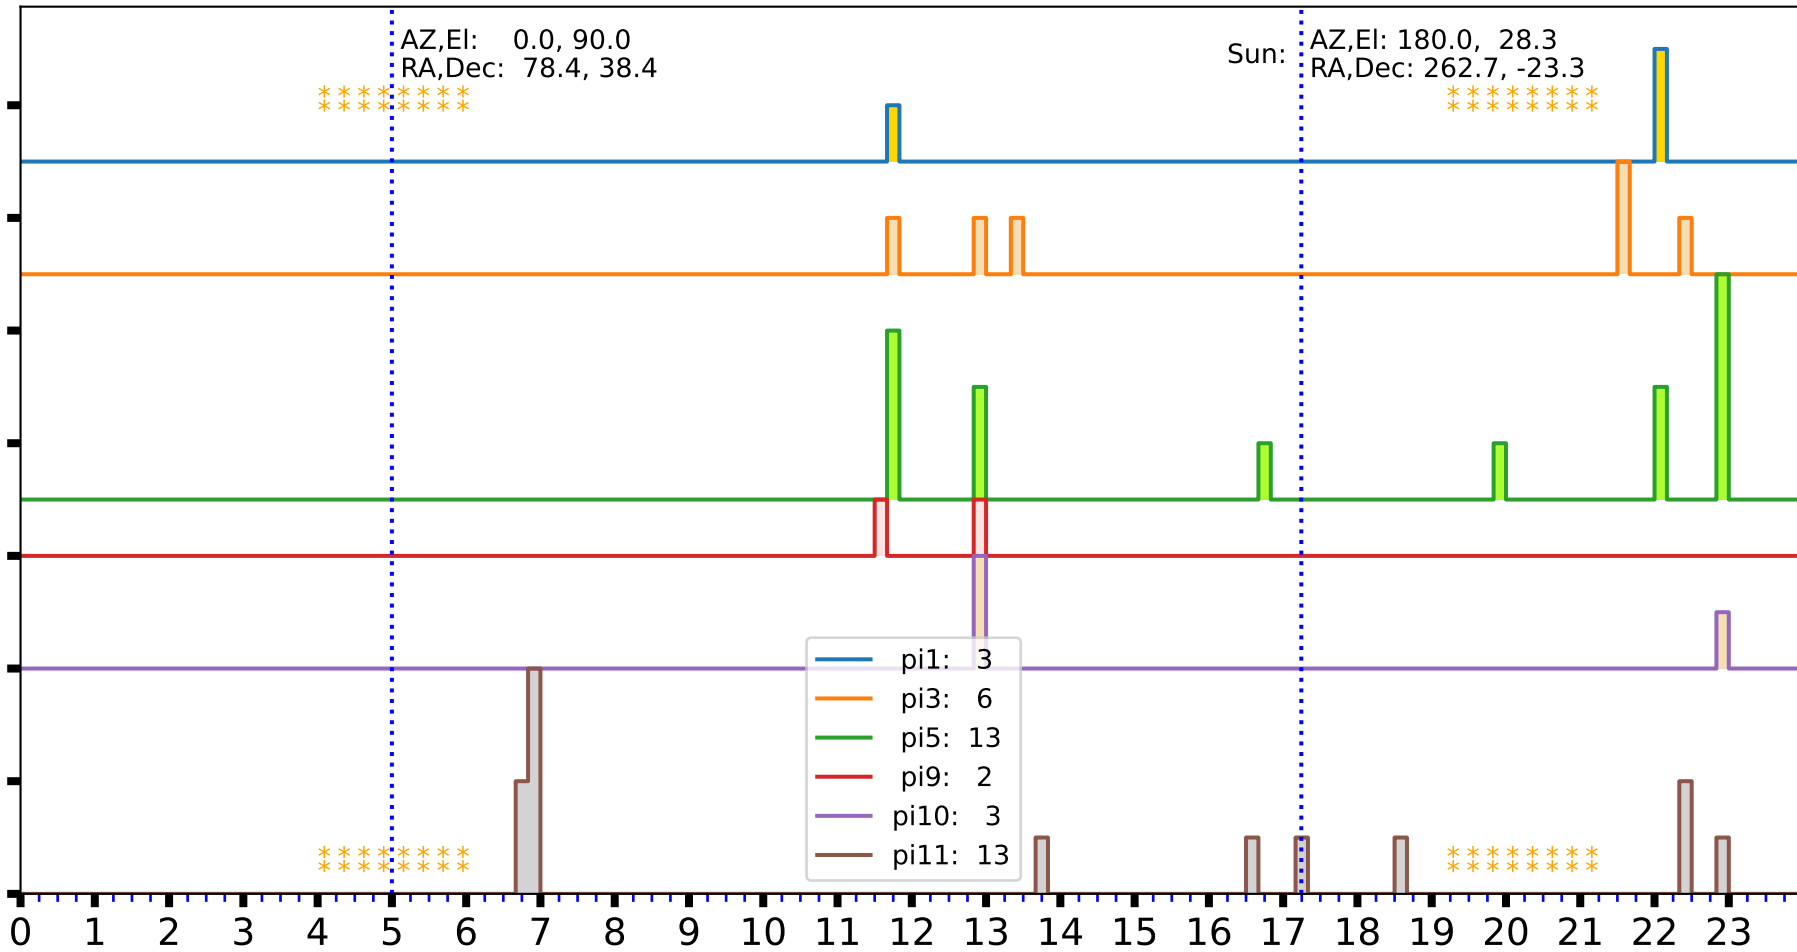

# 25Dec15 Event Rate for 6 Observations

Count of Events/10 Minutes

AZ,El: 0.0, 90.0  
RA,Dec: 78.4, 38.4

Sun: AZ,El: 180.0, 28.3  
RA,Dec: 262.7, -23.3

\*\*\*\*\*

\*\*\*\*\*

\*\*\*\*\*

\*\*\*\*\*

Time (UTC hours) (Distinct Event Count: 0)