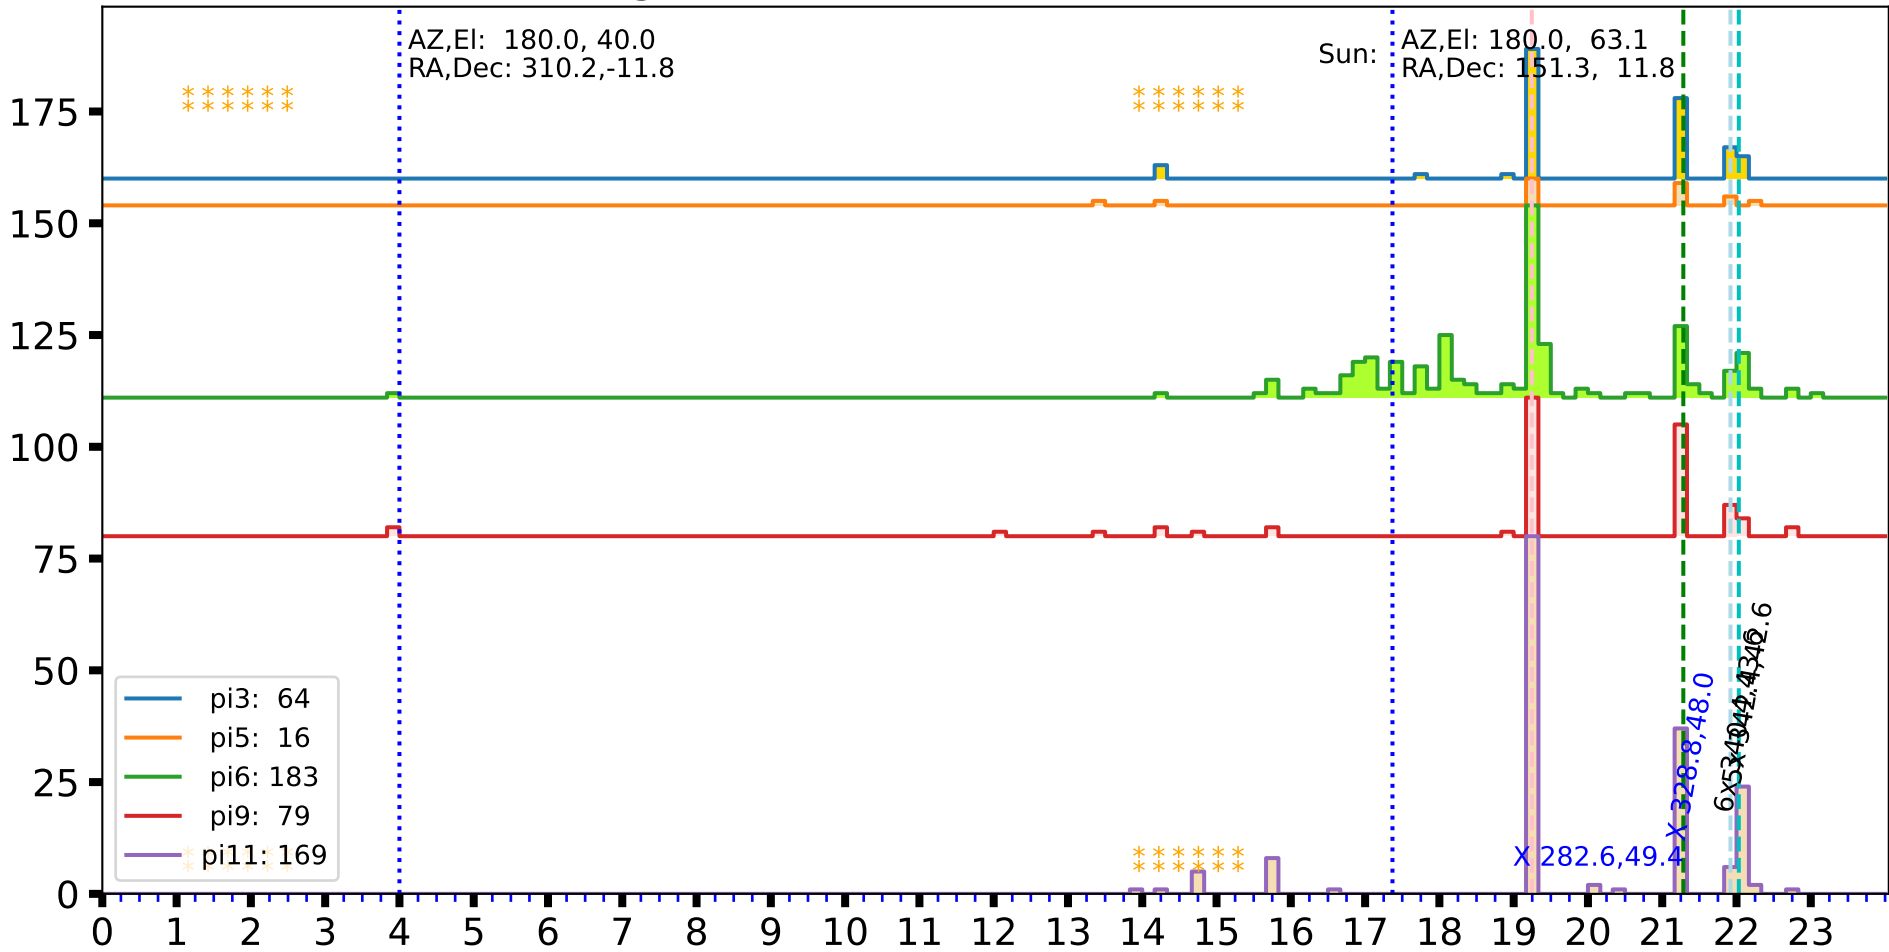

25Aug22 Event Rate for 5 Observations

Count of Events/10 Minutes

Time (UTC hours) (Distinct Event Count: 4)