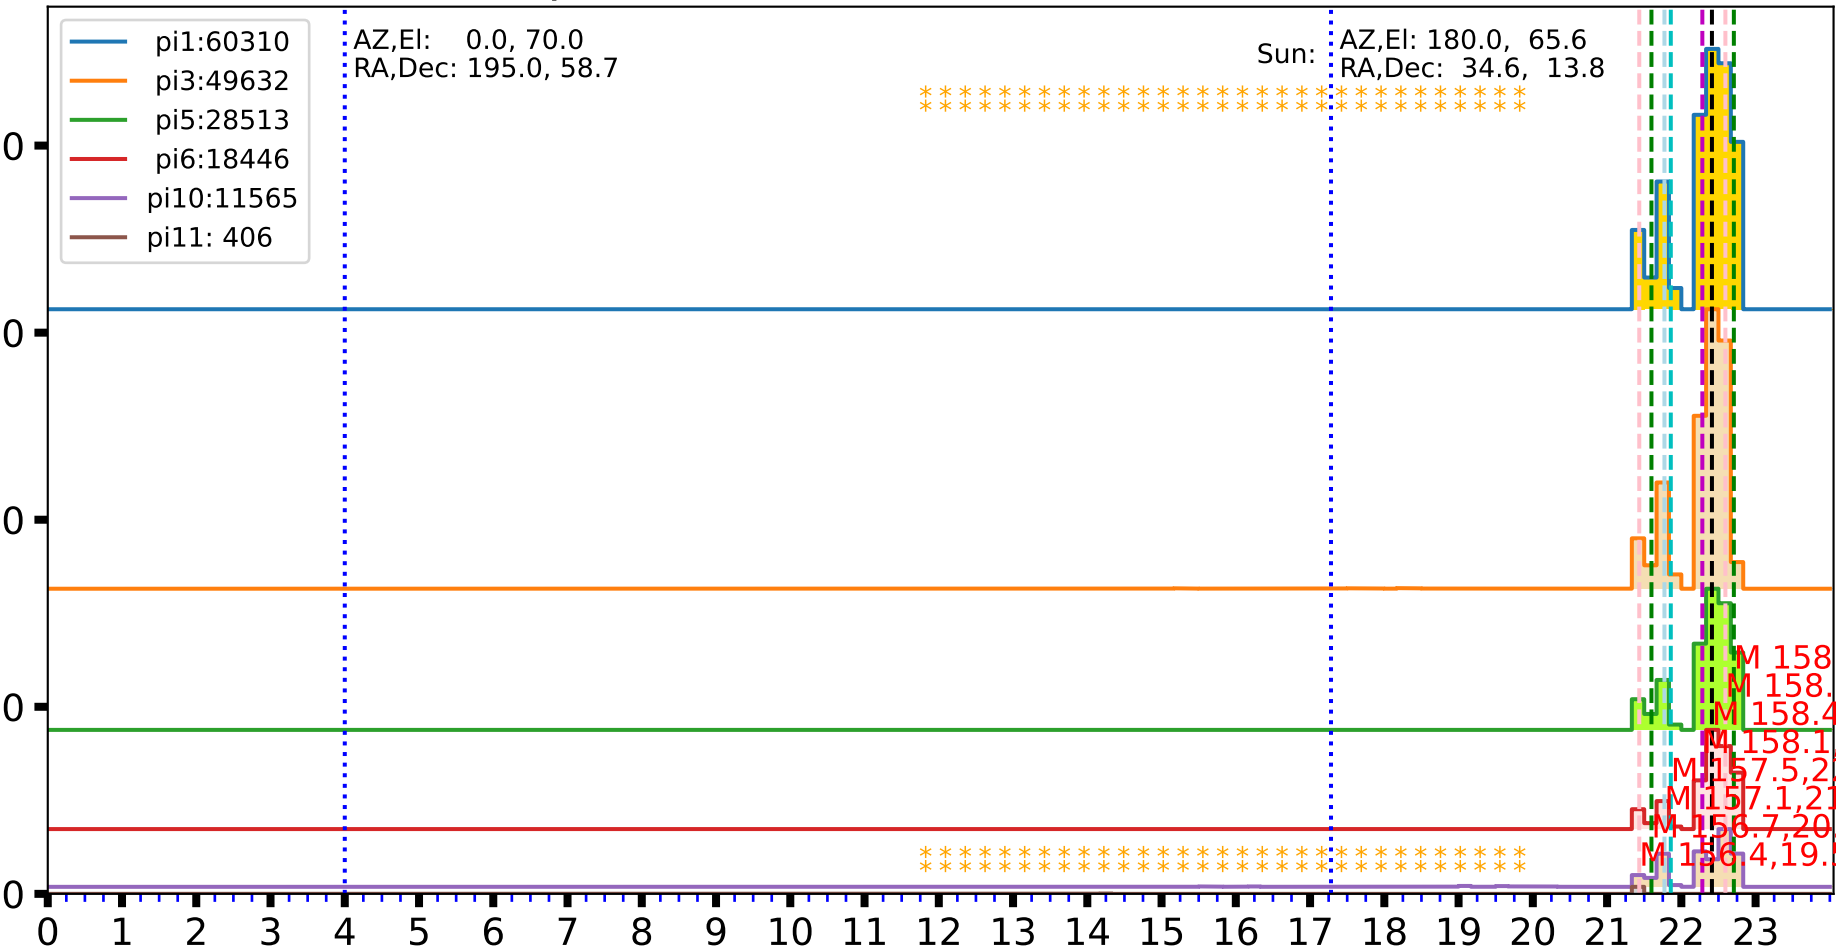

25Apr27 Event Rate for 6 Observations

Count of Events/10 Minutes

- pi1:60310
- pi3:49632
- pi5:28513
- pi6:18446
- pi10:11565
- pi11: 406

AZ,El: 0.0, 70.0
RA,Dec: 195.0, 58.7

Sun: AZ,El: 180.0, 65.6
RA,Dec: 34.6, 13.8

M 158.7, 29.3
M 158.6, 28.9
M 158.4, 26.8
M 158.1, 25.6
M 157.5, 22.8
M 157.1, 21.6
M 156.7, 20.3
M 156.4, 19.5

Time (UTC hours) (Distinct Event Count: 8)