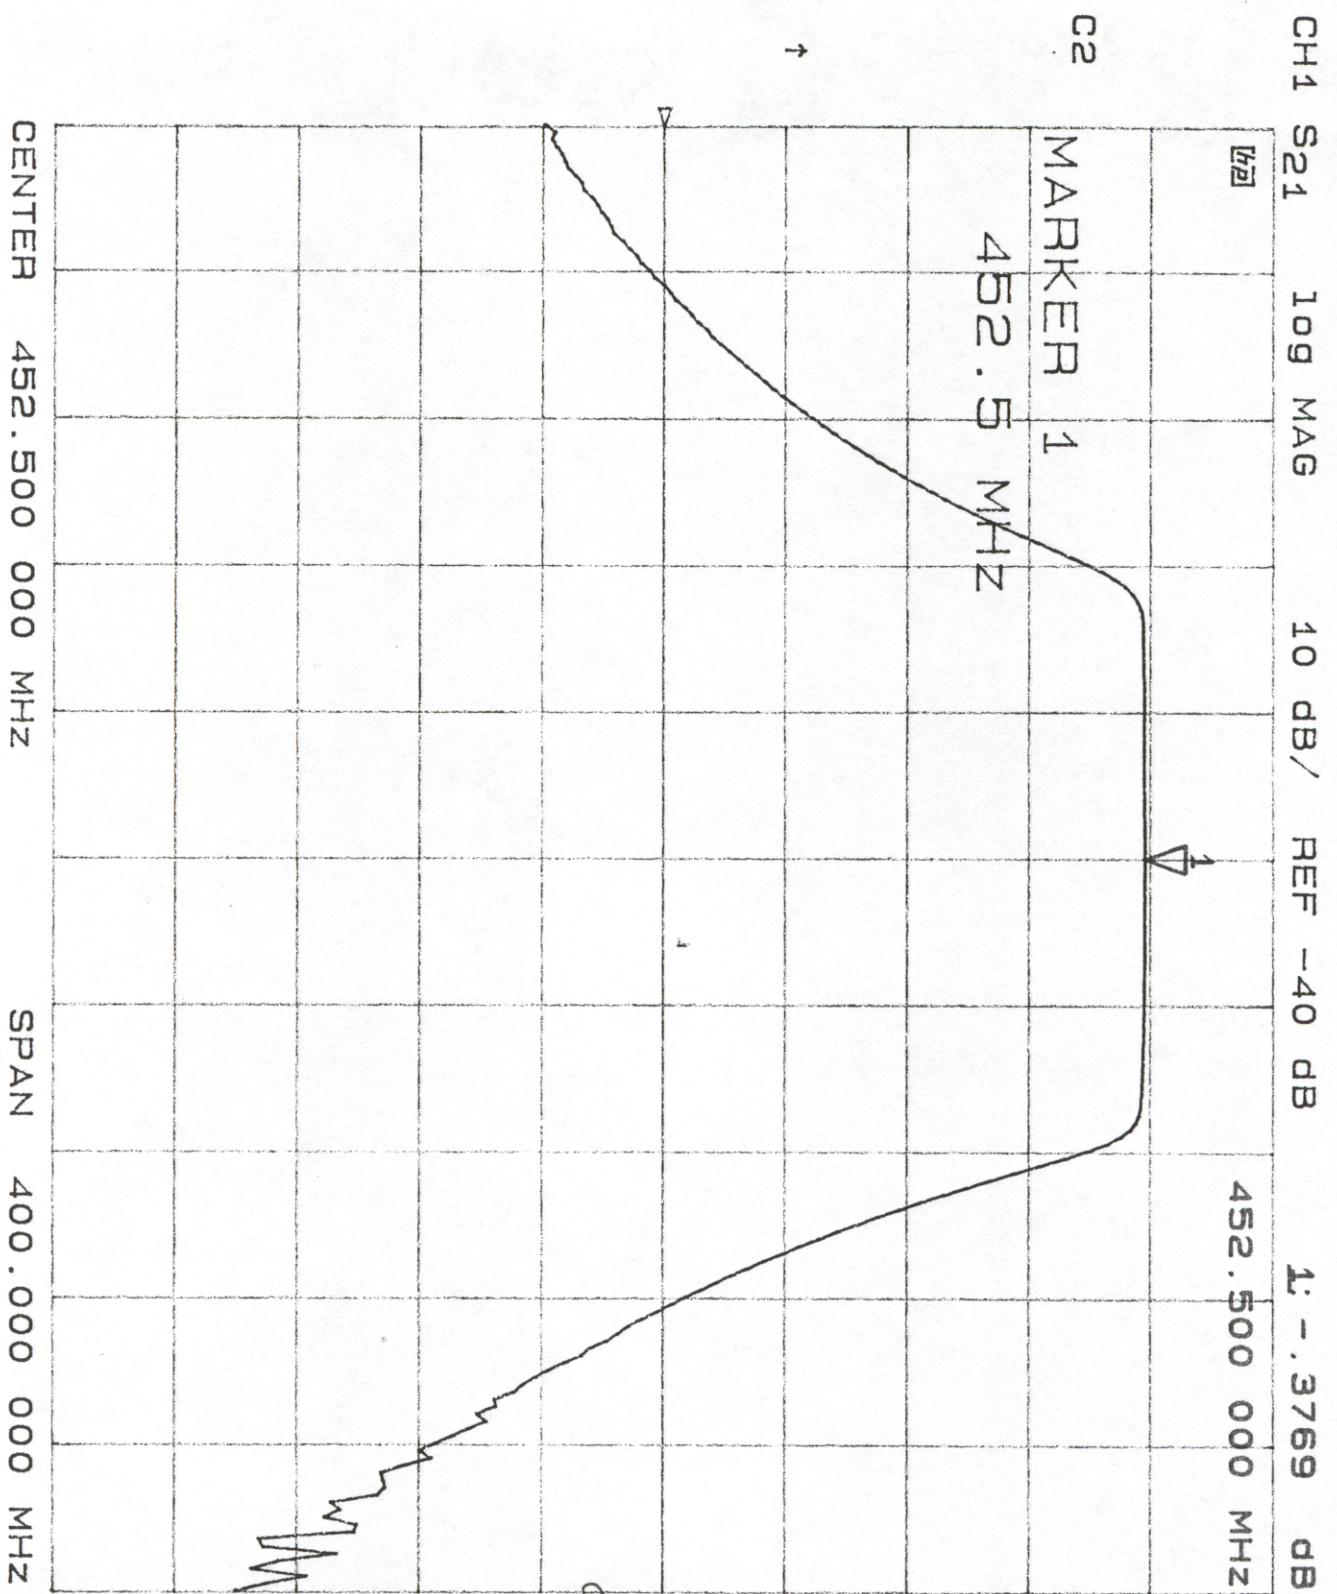

Reactel Bandpass Filter

582-452.5-X135 511  
SV93-1

BPF  
Preselct  
Filter  
BW = 135 MHz  
CF = 450 MHz  
10 dB/dB