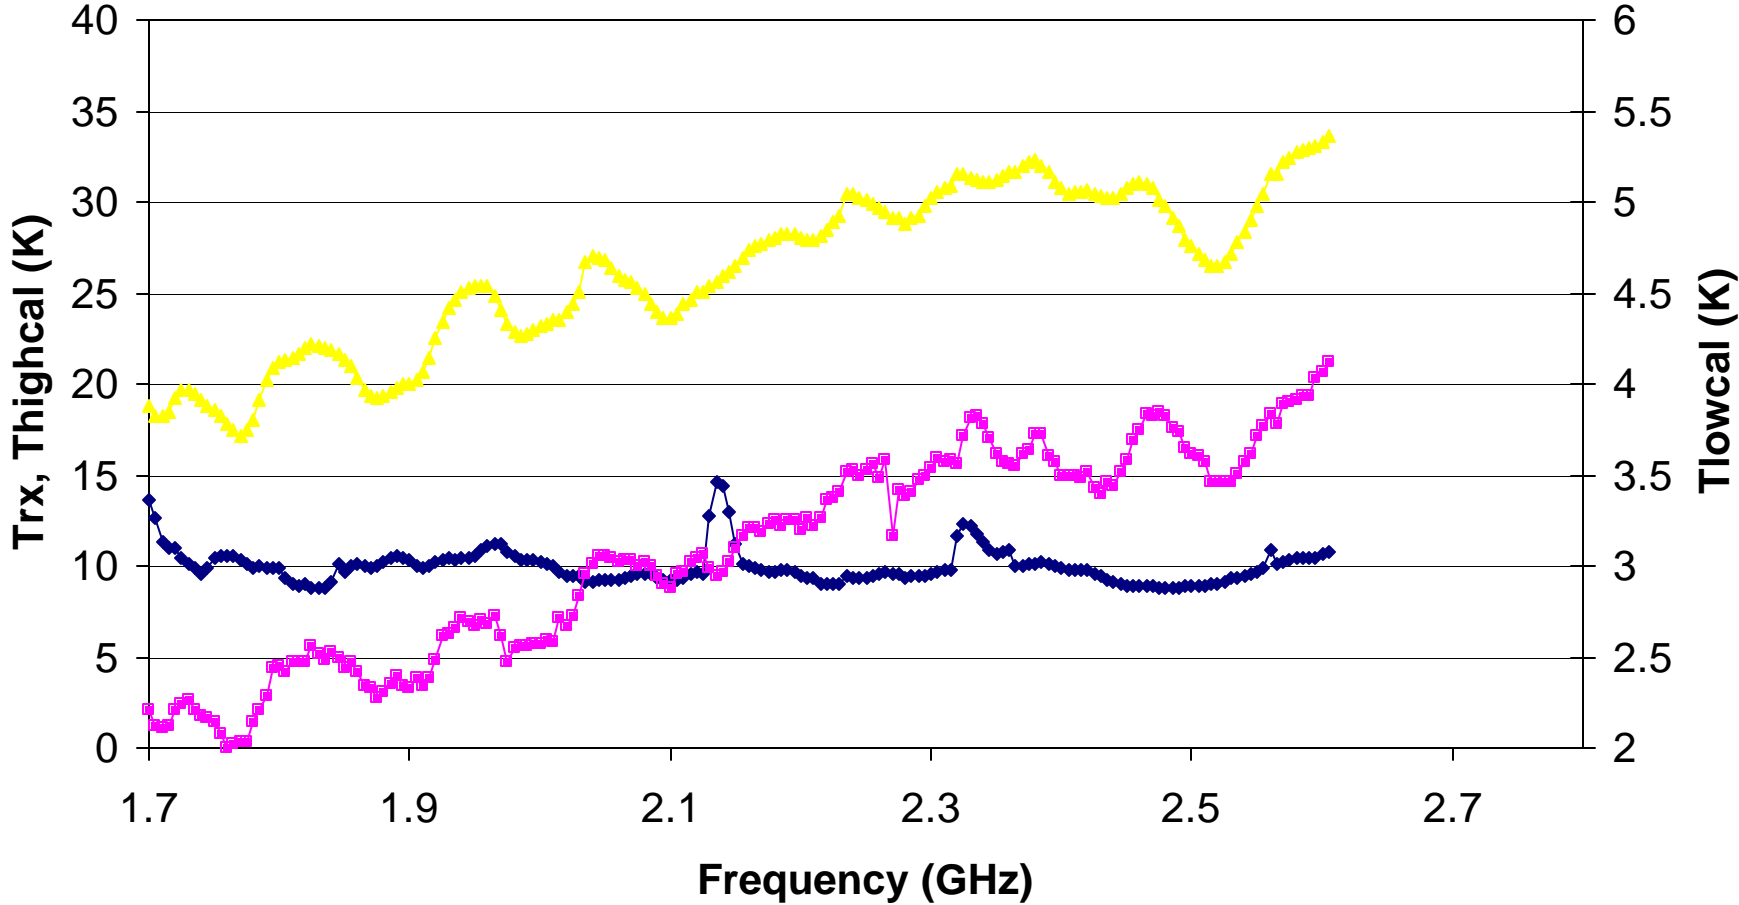

# Rcvr 2\_3 XL Circular

October 2001

◆ Trx ▲ HighCal ■ LowCal