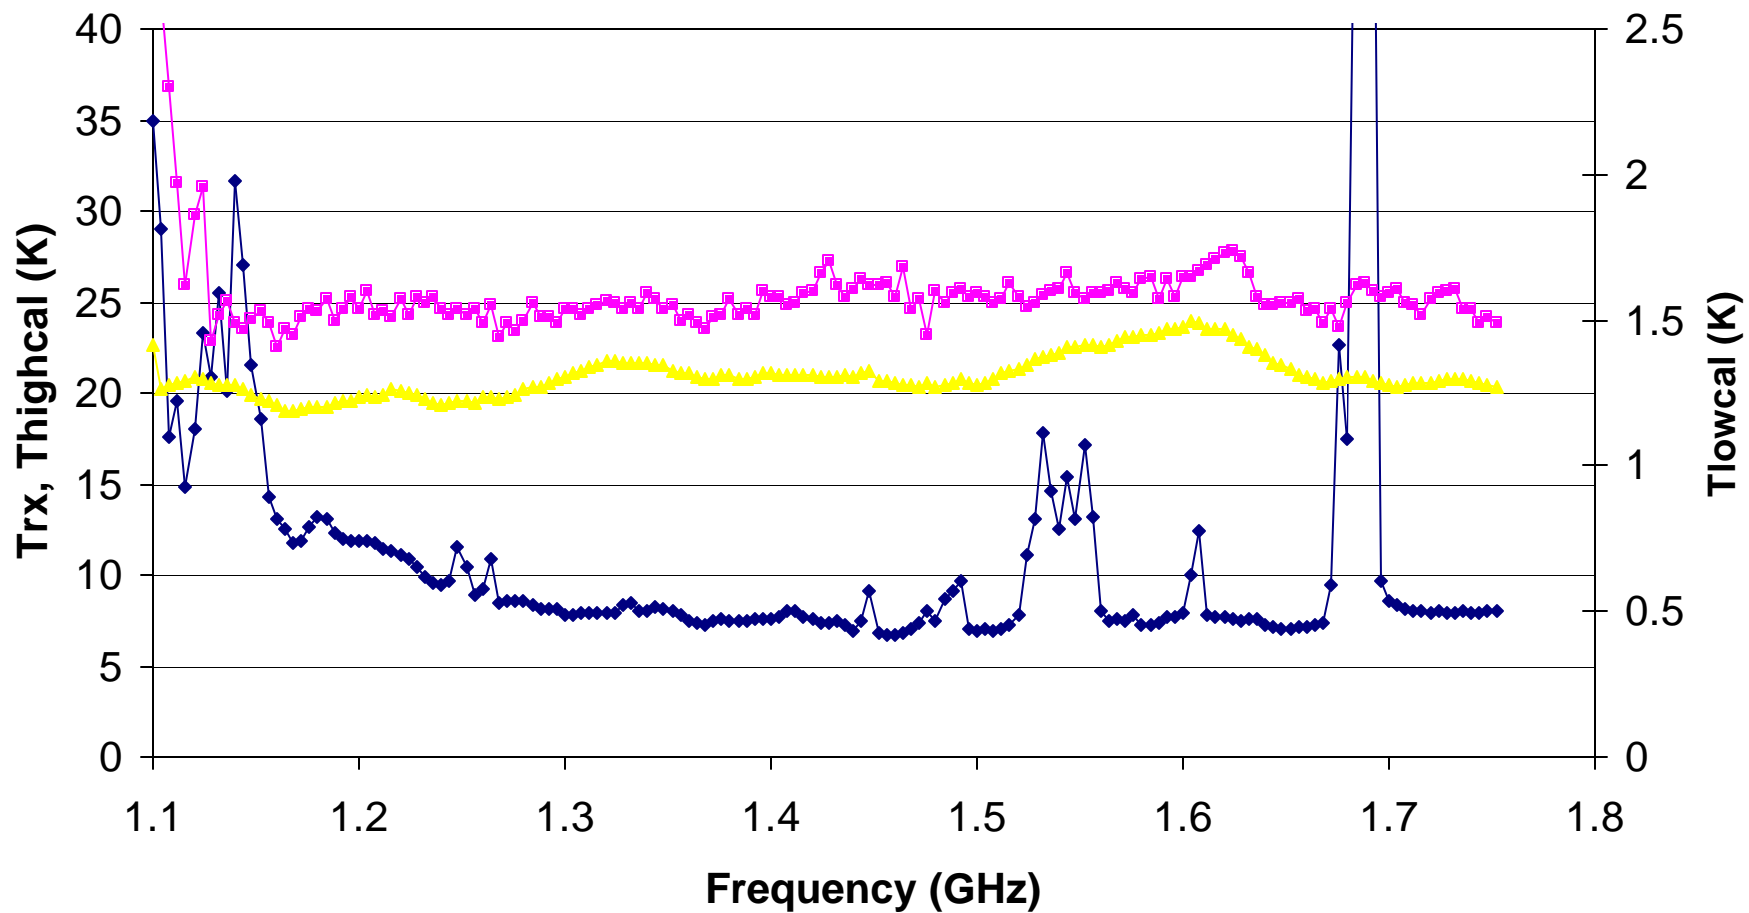

Rcvr1_2 XL Linear

February 2002

◆ Trx ▲ HighCal ■ LowCal